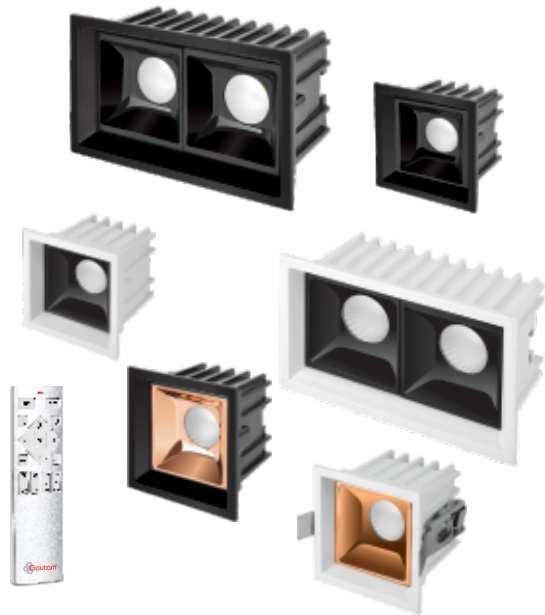

Our Mission is to make **GAUTAM** brand a leading, noble and most trusted brand in the market.

BOLT 50 SPOT LIGHT

WATT	OUTER	CUT OUT	HEIGHT
6	70 X 70	60 X 60	60
12	120 X 70	110 X 60	60
18	162 X 70	152 X 60	60