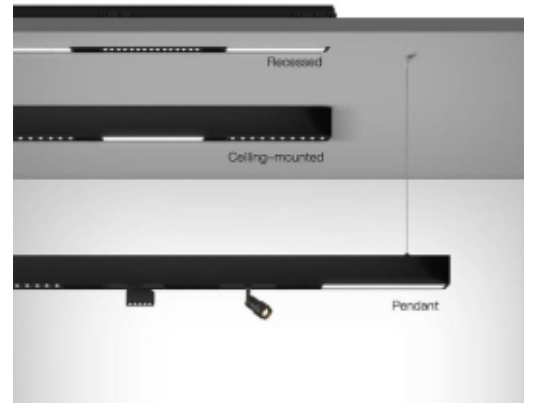

BEND TRIANGULAR
10W

PIPE
5W | 10W | 15W

PHANTOM PLUS
5W | 10W | 15W

Magnetic track
3 installation methods

GLASS STREET LIGHT

24W	30W	50W	100W
-----	-----	-----	------

SMD CHIPS OSRAM	IP 65	CCT 6500K / 3000 K
---------------------------	-----------------	------------------------------