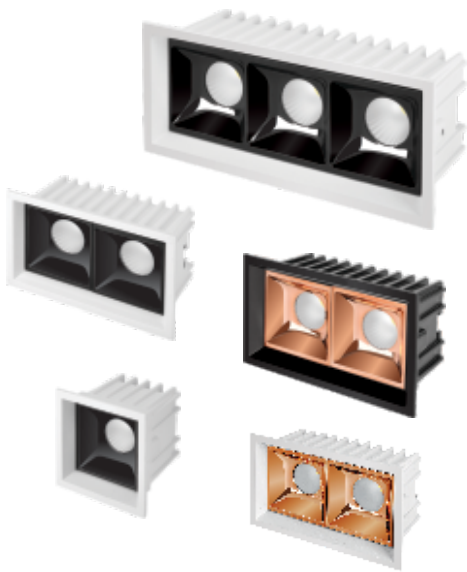

Our Mission is to make **GAUTAM** brand a leading, noble and most trusted brand in the market.

BOLT 50 SPOT LIGHT

WATT	OUTER	CUT OUT	HEIGHT
6	70 X 70	60 X 60	60
12	120 X 70	110 X 60	60
18	162 X 70	152 X 60	60