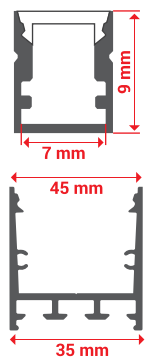

SURFACE PROFILE