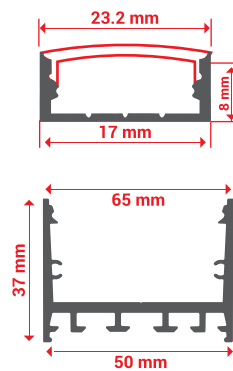

LED PROFILE LIGHT

SURFACE PROFILE

BLACK DIFFUSER ALSO AVAILABLE