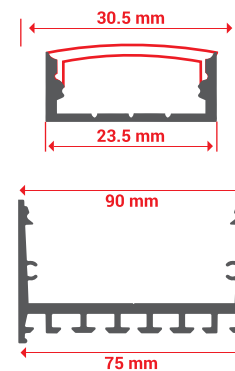

LED PROFILE LIGHT

SURFACE PROFILE

BLACK DIFFUSER ALSO AVAILABLE