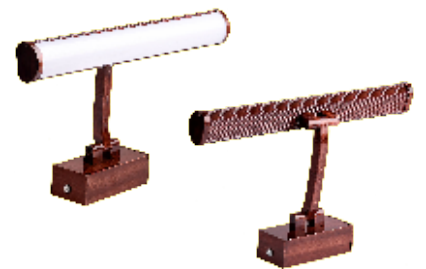

PHANTOM PLUS
5W | 10W | 15W