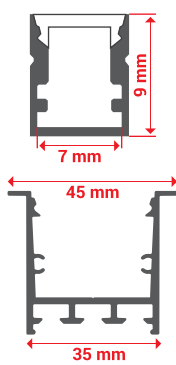

CONCEAL PROFILE