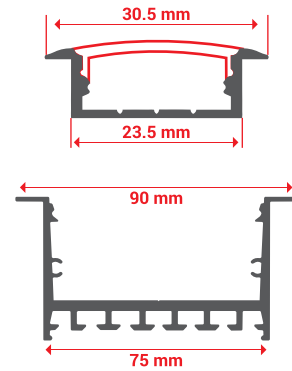

LED PROFILE LIGHT

CONCEAL PROFILE

BLACK DIFFUSER ALSO AVAILABLE