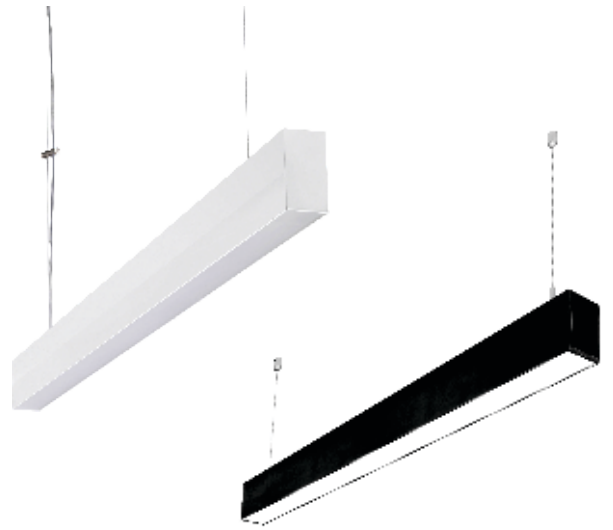

HANGING LINEAR LIGHT

WATT	SIZE	CCT	H x L x W
18	2 FT	3000/4000/6500	70 x 600 x 50
36	4 FT	3000/4000/6500	70 x 1200 x 50
72	6 FT	3000/4000/6500	70 x 2400 x 50

Color: WT / NW / WW / 3 in1