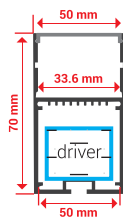

Hanging

BLACK DIFFUSER ALSO AVAILABLE