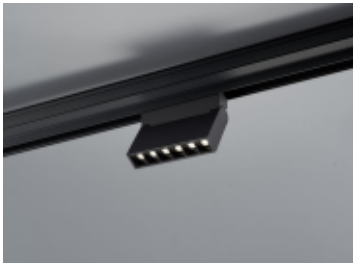

MINI SANDWICH
5W | 10W | 15W