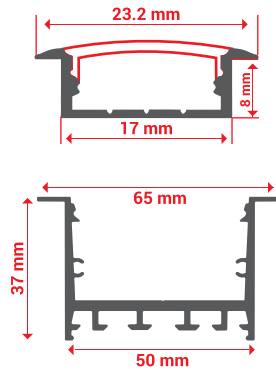

LED PROFILE LIGHT

CONCEAL PROFILE

BLACK DIFFUSER ALSO AVAILABLE