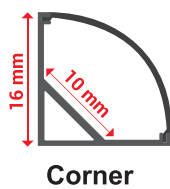

LED PROFILE LIGHT

Corner

BLACK DIFFUSER ALSO AVAILABLE